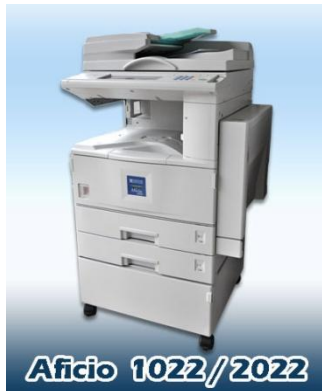

# RICOH

**Aficio 220**

22 Copies Per Minute  
3 Cassettes  
Scan Once, Copy Many  
with Enlarger  
with Reducer  
Electronic Sorter  
Stand Alone  
Bypass  
Duplex Type (optional)  
Automatic Document Feeder  
(optional)

**Aficio 1032**

32 Copies Per Minute  
4 Cassettes  
Scan Once, Copy Many  
with Enlarger  
with Reducer  
Electronic Sorter  
Stand Alone  
Bypass  
Touch Screen  
Duplex Type (optional)  
Automatic Document Feeder  
(optional)

**Aficio 3025**

25 Copies Per Minute  
4 Cassettes  
Scan Once, Copy Many  
with Enlarger  
with Reducer  
Electronic Sorter  
Stand Alone  
Bypass  
Touch Screen  
Duplex Type (optional)  
Automatic Document Feeder  
(optional)

**Aficio 350/450**

35 or 45 Copies Per Minute  
4 Cassettes  
Scan Once, Copy Many  
with Enlarger  
with Reducer  
Electronic Sorter  
Stand Alone  
Bypass  
Duplex Type (optional)  
Automatic Document Feeder  
(optional)